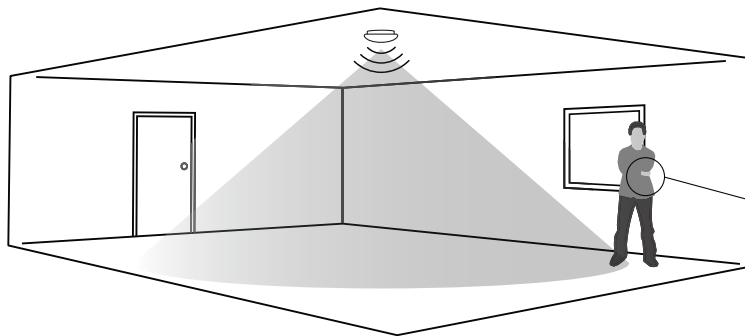

  **Delay**

3	4	
●	●	5s
○	●	90s
●	○	5min
○	○	15min

TIME

  **Installation height**

1.8-3 m

Initial state:
CCT: 3000K
Detection area: 100%
Hold time: 90s
Daylight: 2lux