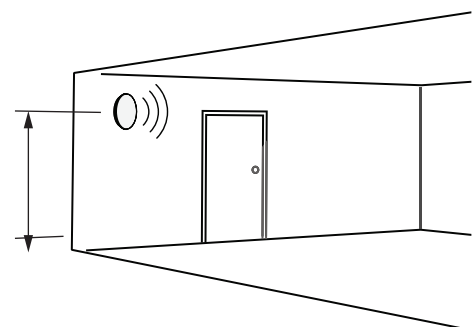

  **Delay**

3	4	
●	●	5s
○	●	90s
●	○	5min
○	○	15min

TIME

  **Installation height**

1.8-3 m

Initial state:
CCT: 3000K
Detection area: 100%
Hold time: 90s
Daylight: 2lux