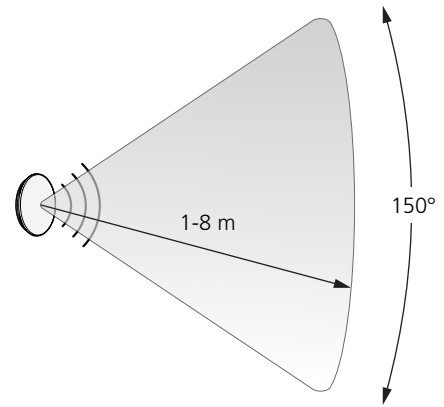

  **Sensitivity**

5	6	
●	●	Disable
○	●	50lux
●	○	10lux
○	○	2lux

LUX

5	6	
●	●	Disable
○	●	50lux
●	○	10lux
○	○	2lux

LUX

  **Detection range**

1	2	
●	●	100%
○	●	75%
●	○	50%
○	○	10%

SENS

  **Delay**

3	4	
●	●	5s
○	●	90s
●	○	5min
○	○	15min

TIME

  **Installation height**

1.8-3 m

Initial state:
CCT: 3000K
Detection area: 100%
Hold time: 90s
Daylight: 2lux