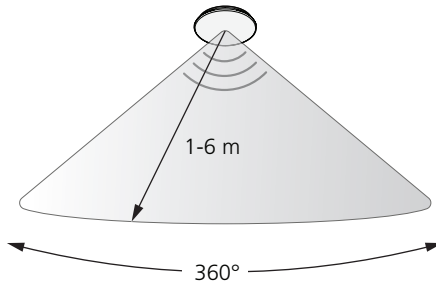

  **Sensitivity**

5	6	
●	●	Disable
○	●	50lux
●	○	10lux
○	○	2lux

LUX

5	6	
●	●	Disable
○	●	50lux
●	○	10lux
○	○	2lux

LUX

  **Detection range**

1	2	
●	●	100%
○	●	75%
●	○	50%
○	○	10%

SENS

  **Delay**

3	4	
●	●	5s
○	●	90s
●	○	5min
○	○	15min

TIME

  **Installation height**

1.8-3 m

Initial state:
CCT: 3000K
Detection area: 100%
Hold time: 90s
Daylight: 2lux